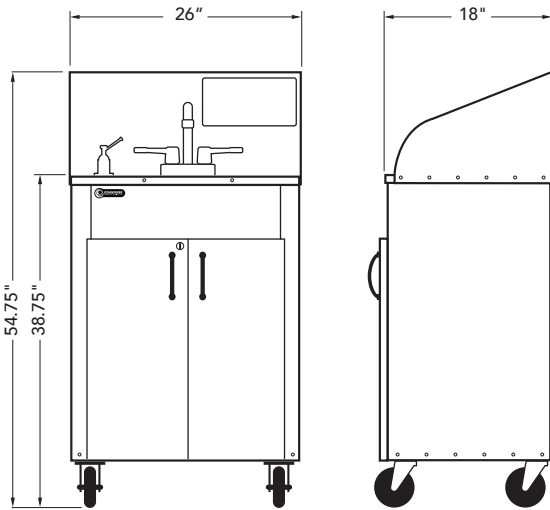

ELITE PRO 1

Our Elite PRO 1 self-contained, portable, hot water, handwashing sink has certainly found its flow with added splashguard and M-Fold Towel Dispenser. This one-stop hand hygiene station is NSF-certified and out-of-the-box ready, so your workspace and sanitation sanity are kept intact.

Food-safety-grade stainless countertops, cabinets, and single sink basin with built-in, top-fill soap dispenser are just the kind of durable help high-volume, compact spaces call for. Keyless locking white/black doors with white/black edging combinations keep your quick-connect water tanks safe and ready for the shift ahead. Go ahead, flip over that 'NOW OPEN' sign with handwashing code-compliant confidence.

ESPRKK-SS-SS1N

Model Name	Elite PRO 1
NSF Certified	Yes
LivingGreen Certified	Yes
SACERS Rating	12, 3.4, 5.1, 5.2
CARB 93120 Phase 2	Yes
Electrical Requirements	110V, 20A Dedicated Outlet and Breaker
On-Demand Hot Water	Approx. 40°F Above Water Temperature
GPM	0.50
Approx Handwashings	45-60 (5 gallon tank)
Product Dimensions	26"W x 18"D x 54.75"H
Product Weight	103 lbs.
Basin	Single Stainless Steel
Basin Dimensions	12" W x 10" L x 5.75" D
Countertop Material	Stainless Steel
Cabinet Material	Stainless Steel
Door Material	Melamine with 3MM Edgeband
Door Color	Black with Black Edging
Fresh Water Tank	5 Gallon Capacity, FDA Approved
Waste Water Tank	6 Gallon Capacity, FDA Approved
Faucet Style	ADA Compliant Wrist Action Handles
Door Lock	Keyless
Soap Dispenser	Liquid Only, Countertop Mount
Cabinet Wheels	5" Front Locking/Swivel Casters
Warranty	2 Year