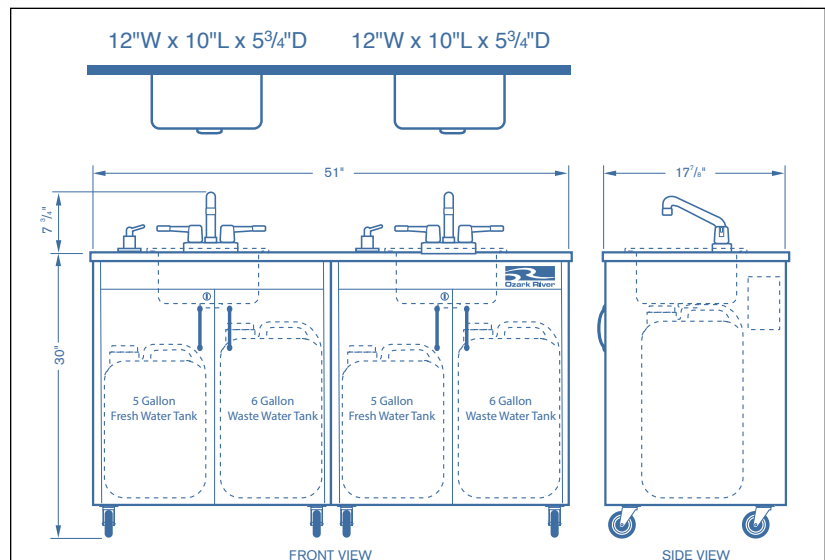

Quick Connect Tanks

Minimum Operating Requirements

- Important Note: Each wash station must have its own grounded, dedicated 110V, 20A circuit breaker
- Dry, inside level surface
- If extension cord is used, cord must be 12/3, rated at 20A or higher
- Water meets EPA Standards (PH between 7.0 and 9.0)

CHDXM-LM-SS1N

Model Number	CHDXM-LM-SS1N
Model Name	Lil' Delux
Number of Basins	Single (2 qty)
Basin Material	Stainless Steel
Basin Dimensions	12" W x 10" L x 5.75" D
Countertop Material	Phthalate, Lead Free Melamine
Cabinet Dimensions	51" W x 17.875" D x 29" H
Cabinet Material	Phthalate, Lead Free Melamine
Product Weight	172 lbs.
NSF Certified	Yes
GPM	0.50
Fresh Water Tank	5 Gallon
Waste Water Tank	6 Gallon
Approx Hand Washings	40 qty. 15 second hand washings
Electrical Requirements	110V, 20A Dedicated Outlet and Breaker
Warranty	2 Years