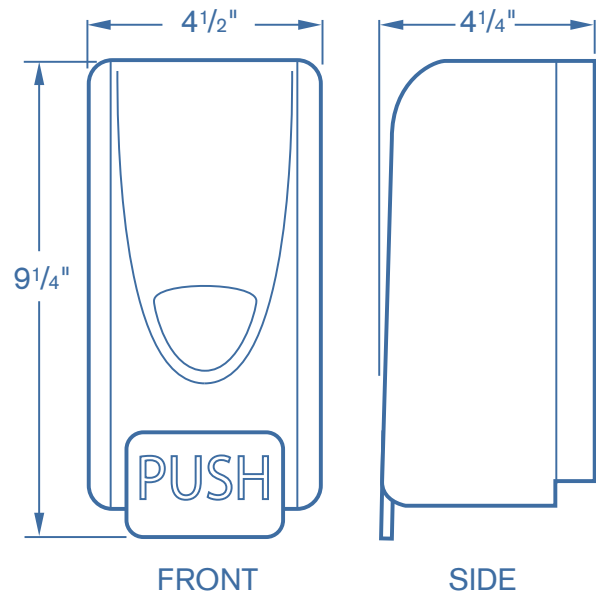

Liquid Soap Dispenser

Manual, Wall-Mounted with Fasteners

10th
ANNIVERSARY

Ozark River®
PORTABLE SINKS

Integrity Distribution LLC • 1-866-663-1982 • www.OzarkRiver.com

Quick Guide

Use and Applications

Encourage cleaner, germ-free hand washing with the Ozark River® Manual Liquid Soap Dispenser. Designed to seamlessly attach to our durable portable sink splashguards or to any wall, this white plastic dispenser holds 1000ml of your favorite liquid soap.

Other Accessories

Waste Water Reservoir

Fresh Water Reservoir

Fill and Roll Kit

M-Fold Towel Dispenser

Infrared Faucet Sensor

Heavy-Duty Cord

Model Number	AC-21-DIS2
Name	Manual Soap Dispenser
Material and Use	Gray/White Plastic: Dispenses liquid hand soap
Dimensions	4.25"W x 9.25"H x 4.25"D
Product Weight	1 lb.