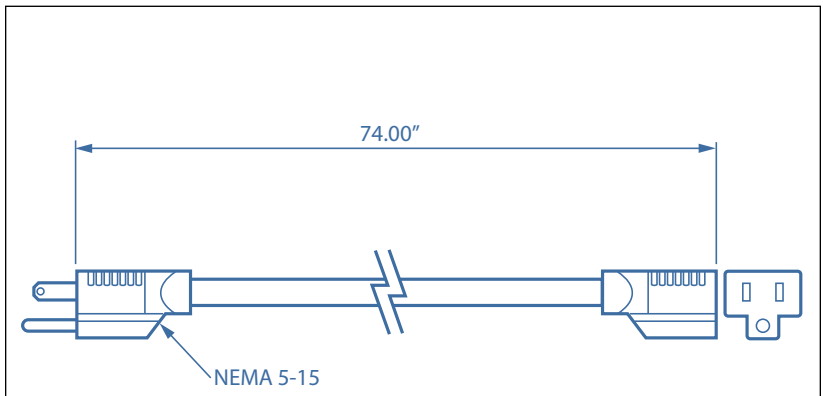

Heavy-Duty Extension Cord

NEMA 5-15 12AWG

10th
ANNIVERSARY

Ozark River[®]
PORTABLE SINKS

Integrity Distribution LLC • 1-866-663-1982 • www.OzarkRiver.com

Quick Guide

Use and Applications

- 1 Grounded Outlet
- Strain relief and nickel plated plug blades for long life
- AWG 12/3 SJTW vinyl cord
- Rated 125VAC/20A/1875W
- 9 foot long

Other Accessories

EZ-Flow

Waste Water Reservoir

M-Fold Towel Dispenser

Liquid Soap Dispenser

EZ-ROLL Kit

Fresh Water Reservoir

Model Number	AC-11-EXT
Name	Heavy-Duty Extension Cord
Specifications	12/3 SJTOW105CBLK NEMA 5-15
Dimensions	9 Feet Long
Product Weight	2 lb.