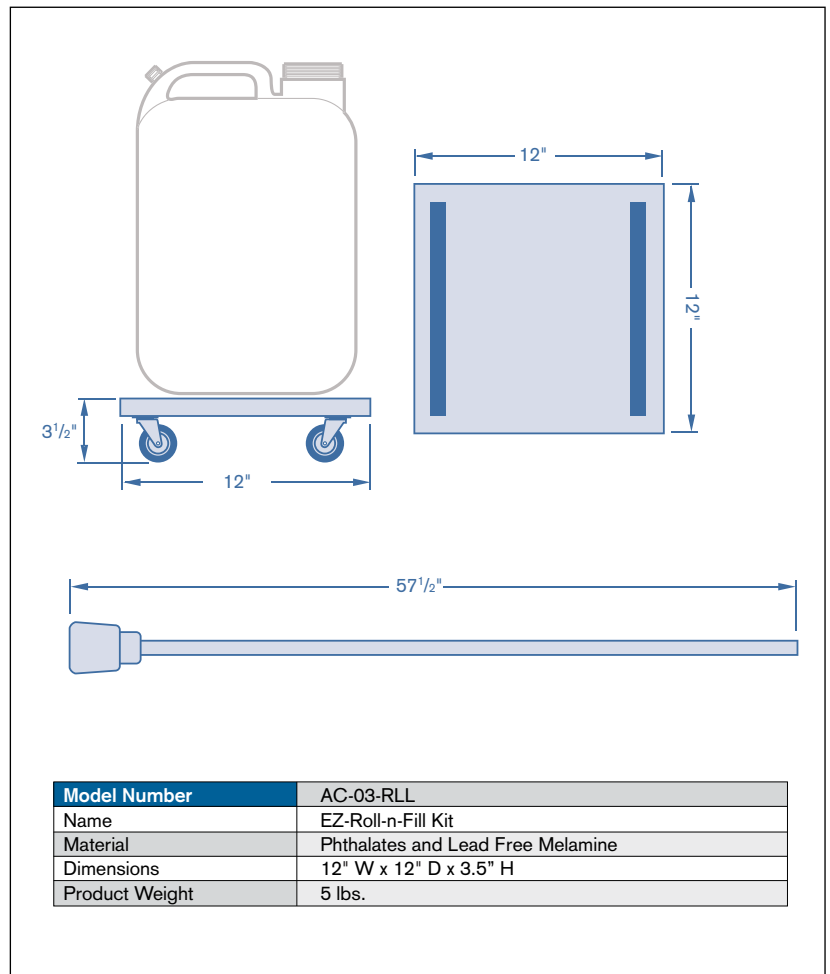

Other Accessories

Waste Water Reservoir

Fresh Water Reservoir

Lil' Step Booster Step

Glove Box Holder

EZ-Flow Faucet Sensor

Steramine Quaternary

Model Number	AC-03-RLI
Name	EZ-Roll-n-Fill Kit
Material	Phthalates and Lead Free Melamine
Dimensions	12" W x 12" D x 3.5" H
Product Weight	5 lbs.