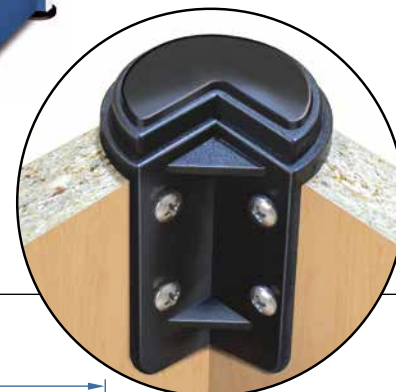

Better than tiptoes, this quality-constructed step gives kids an extra 6 ¼ inches in height, allowing them to reach the hot water and soap to thoroughly wash their hands anytime.

Featuring slip resistant rubber feet and safety strips on top, little ones are sure to be safe atop this step. Holds up to 300 lbs. It will safely provide thousands of little boosts for thousands of little tykes.

Slip Resistant
Hugger Feet
(Patent pending)

Model Number	AC-01-STPM
Name	Lil' Step® Booster Maple
Color	Maple
Material	Phthalate and Lead Free Melamine
Dimensions	22.75" W x 13.50" D x 6" H
Product Weight	11 lbs.