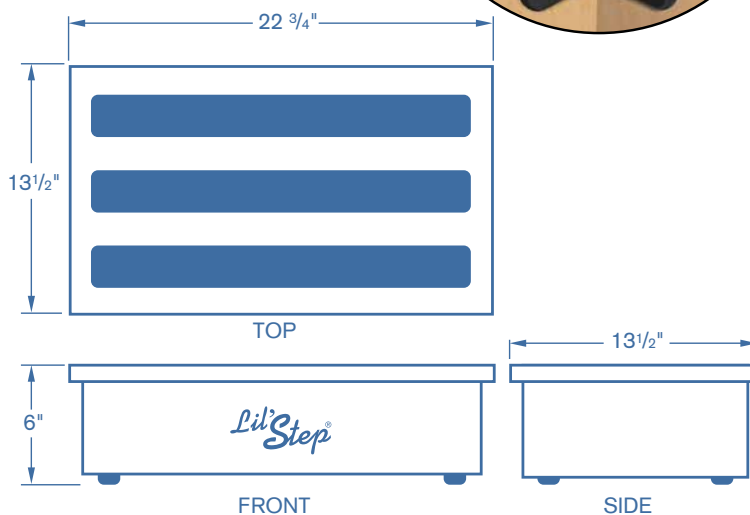

Better than tiptoes, this quality-constructed step gives kids an extra 6 ¼ inches in height, allowing them to reach the hot water and soap to thoroughly wash their hands anytime.

Featuring slip resistant rubber feet and safety strips on top, little ones are sure to be safe atop this step. Holds up to 300 lbs. It will safely provide thousands of little boosts for thousands of little tykes.

Slip Resistant
Hugger Feet
(Patent pending)

Model Number	AC-01-STPM
Name	Lil' Step® Booster Maple
Color	Maple
Material	Phthalate and Lead Free Melamine
Dimensions	22.75" W x 13.50" D x 6" H
Product Weight	11 lbs.

Model Number	AC-01-STPB
Name	Lil' Step® Booster Blue Splash
Color	Blue Splash
Material	Phthalate and Lead Free Melamine
Dimensions	22.75" W x 13.50" D x 6" H
Product Weight	11 lbs.